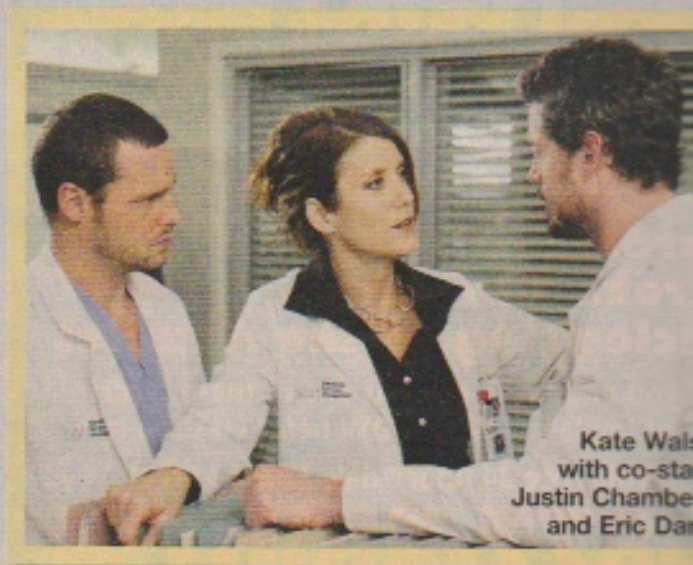

Kate Walsh
with co-stars
Justin Chambers
and Eric Dane

Spinoff opens *new wound* on set of 'Grey's Anatomy'